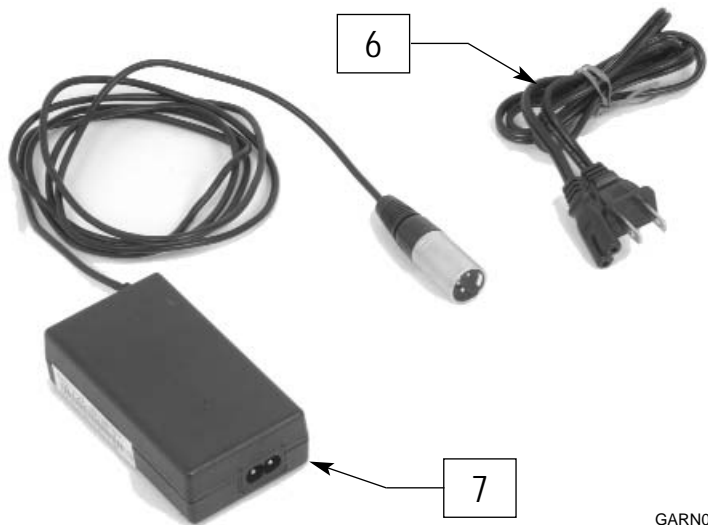

# BATTERY AND BATTERY CHARGER

GARN0X04

GARN0X03

GARN0X17

GARN0X18

ITEM	NUMBER	DESCRIPTION	QTY
1	136516	BATTERY SCOOTER MICROLITE 10A	1
2-4	888912	BRACKET KIT GARNET	2

ITEM	NUMBER	DESCRIPTION	QTY
5	901014	BATTERY HOLDER STRAP	1
6,7	888901	OFF BOARD CHARGER GARNET	1