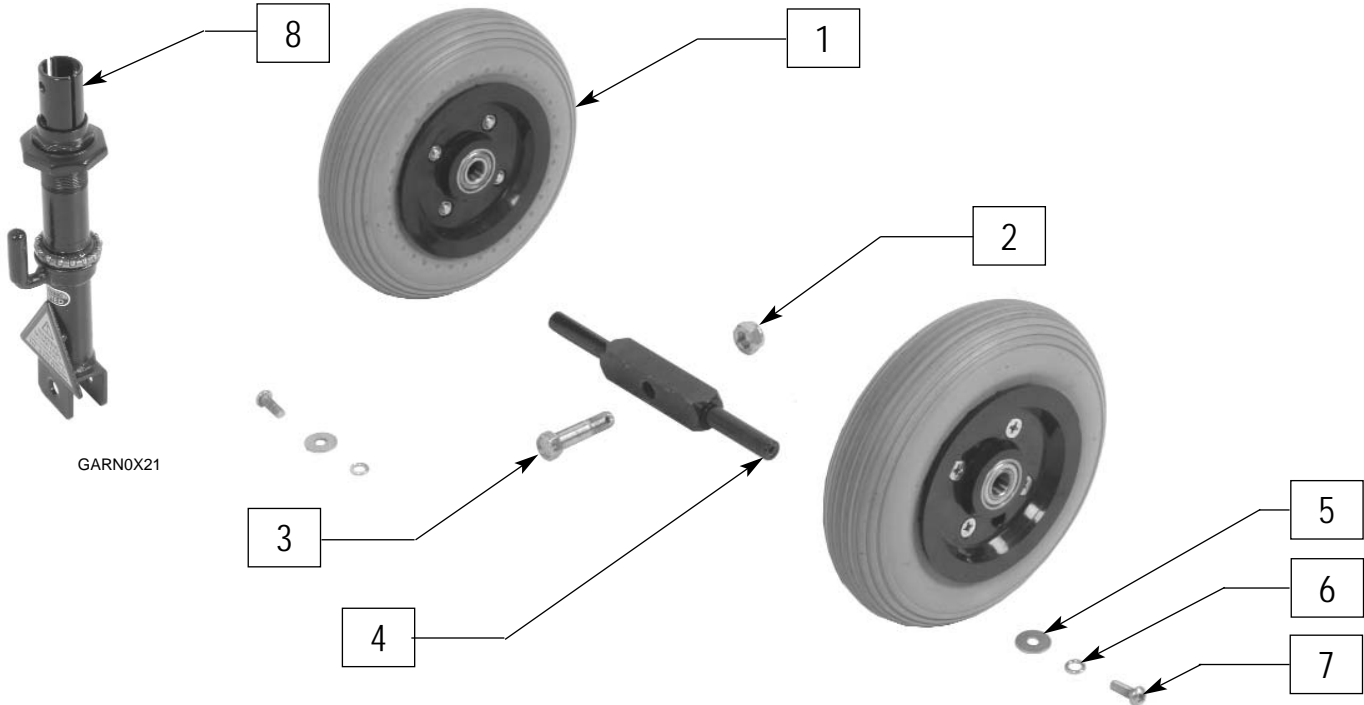

FRONT WHEEL ASSEMBLY

GARN0X21

GARN0X13

ITEM	NUMBER	DESCRIPTION	QTY
1	888909	FRONT WHEEL ASSY GARNET	1
1-7	888908	FRONT WHEEL KIT GARNET	

ITEM	NUMBER	DESCRIPTION	QTY
2-4,8	888916	STEERING SHAFT ASSY GARNET