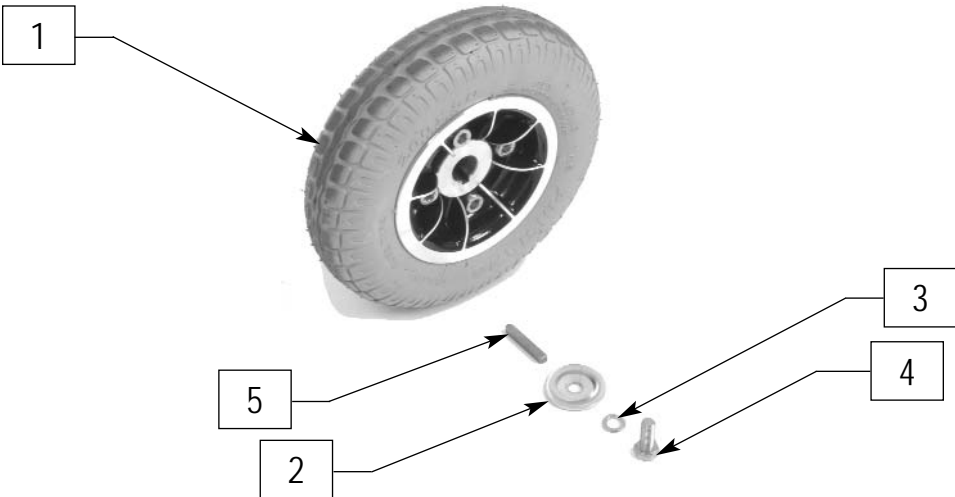

REAR WHEELS

RUBY0X05

ITEM	NUMBER	DESCRIPTION	QTY
1-4	888907	REAR WHEEL KIT GARNET