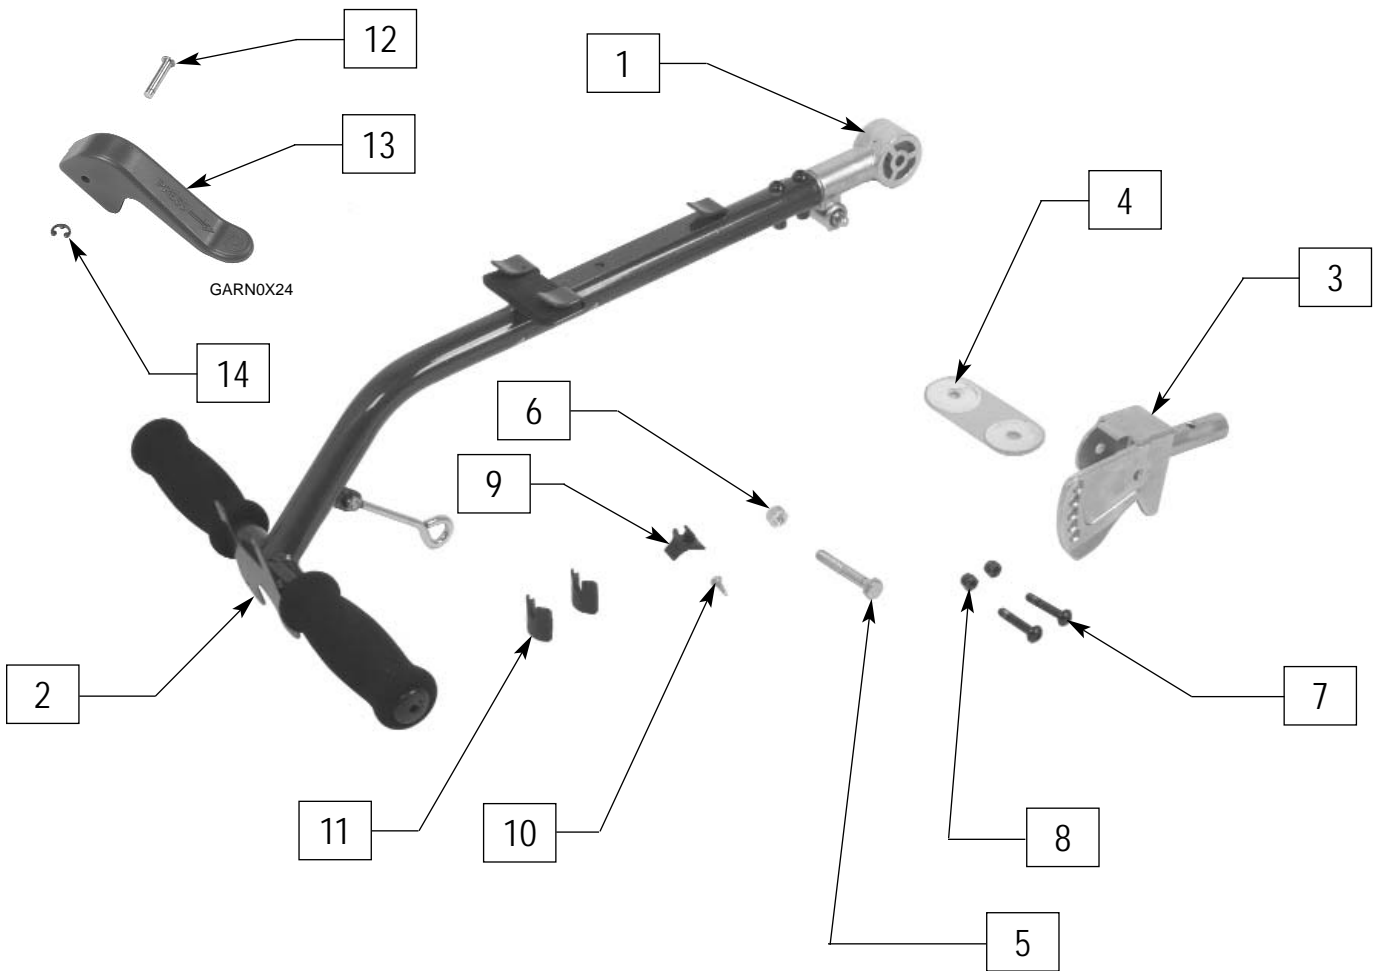

HANDLE BAR ASSEMBLY

GARN0X15

ITEM	NUMBER	DESCRIPTION	QTY
1-14	888913	HANDLE/CONTROL KIT GARNET	
12-14	886985	HNDLE REL LEVER ASSM GARNET