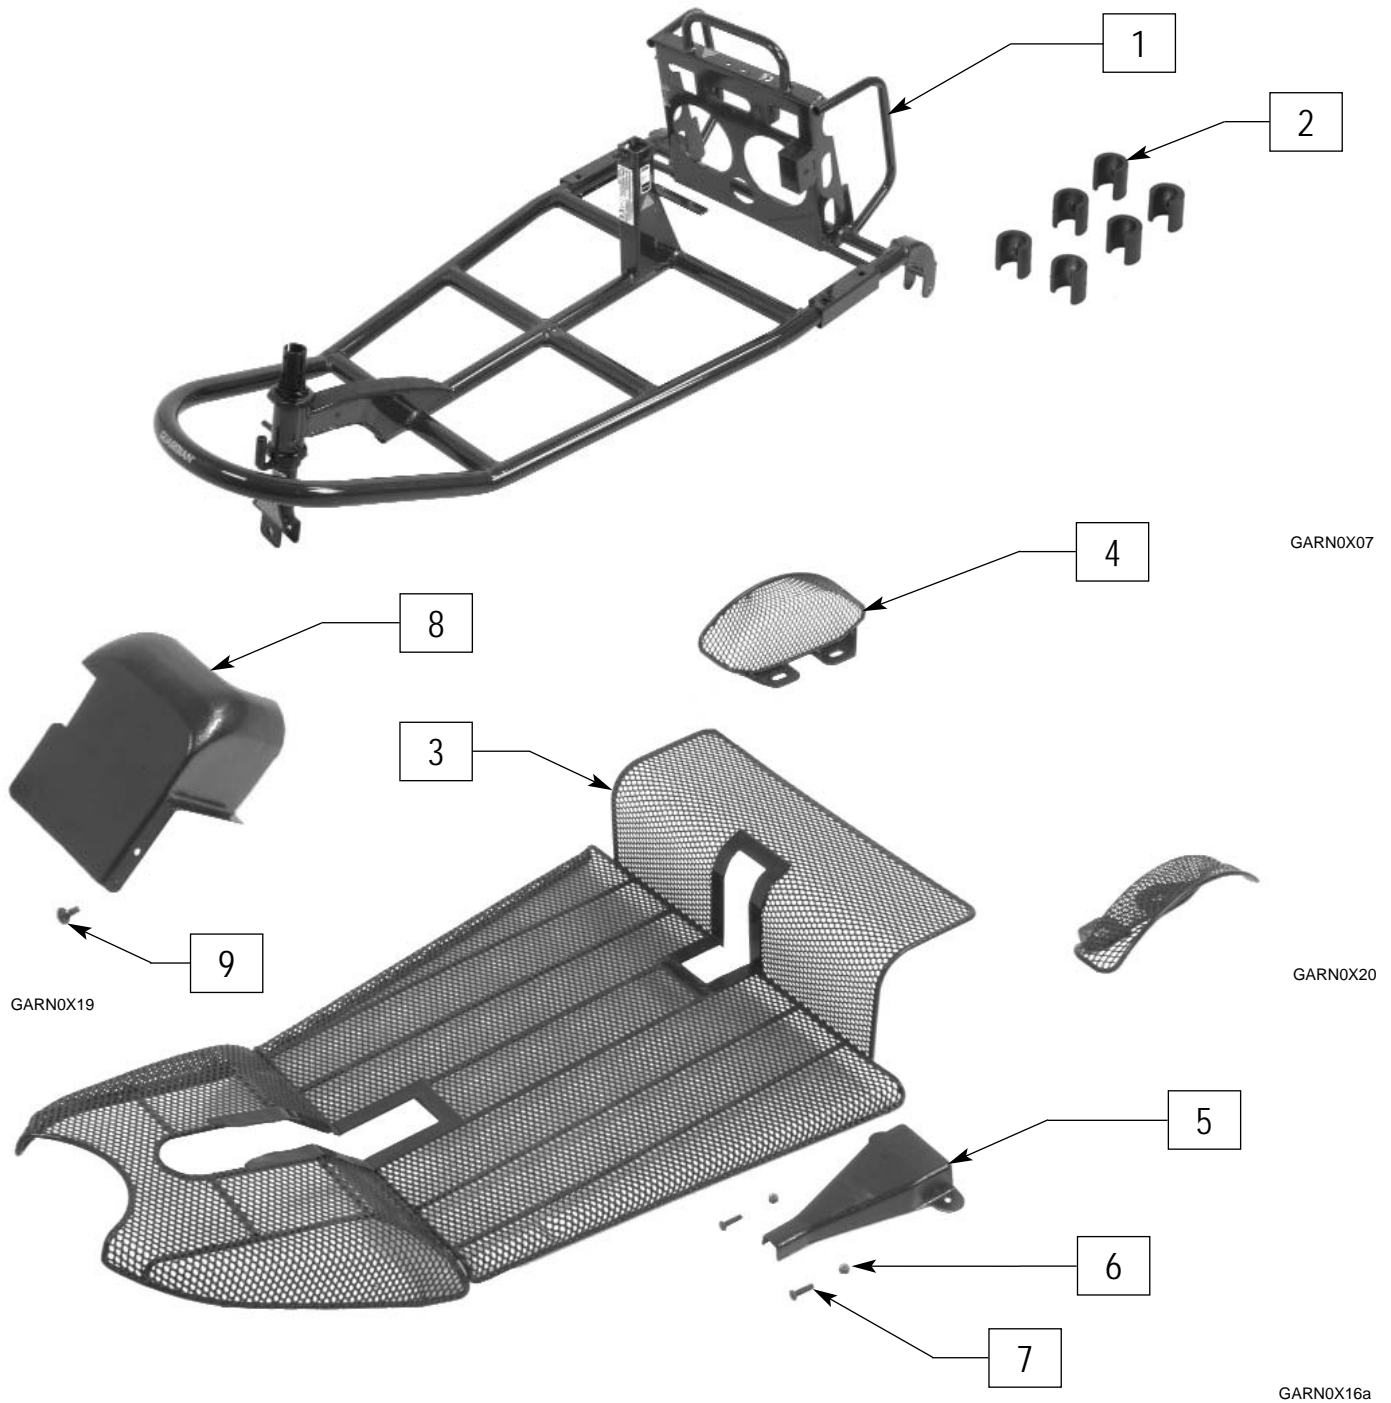

## IN THIS SECTION

Base Frame and Shrouds .....	1.1	Handle Bar Assembly .....	1.5
Anti-Tip Wheels .....	1.2	Drive Train/Motor assembly .....	1.6
Flip Down Armrests .....	1.2	Seat and Seat frame .....	1.7
Battery and Battery Charger .....	1.3	Upper Controller .....	1.8
Front Wheel Assembly .....	1.4	Lower Controller Box .....	1.9
Rear Wheels .....	1.4	Basket .....	1.9

# BASE FRAME AND SHROUDS

ITEM	NUMBER	DESCRIPTION	QTY
1	547004	BASE FRAME W/STEER SHAFT	
2	560372	BUMPER SET (6PC)	

ITEM	NUMBER	DESCRIPTION	QTY
1-3	662735	BASE FRAME KIT GARNET	
3-9	883094	SHROUD KIT GARNET	

## ANTI-TIP WHEELS

RUBY0X21

ITEM	NUMBER	DESCRIPTION	QTY
1-4	880987	ANTI-TIP WHEEL ASSEMBLY (PR)	