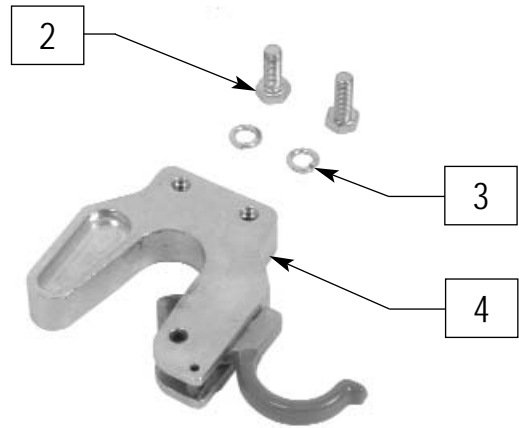

BATTERY AND BATTERY CHARGER

GARN0X04