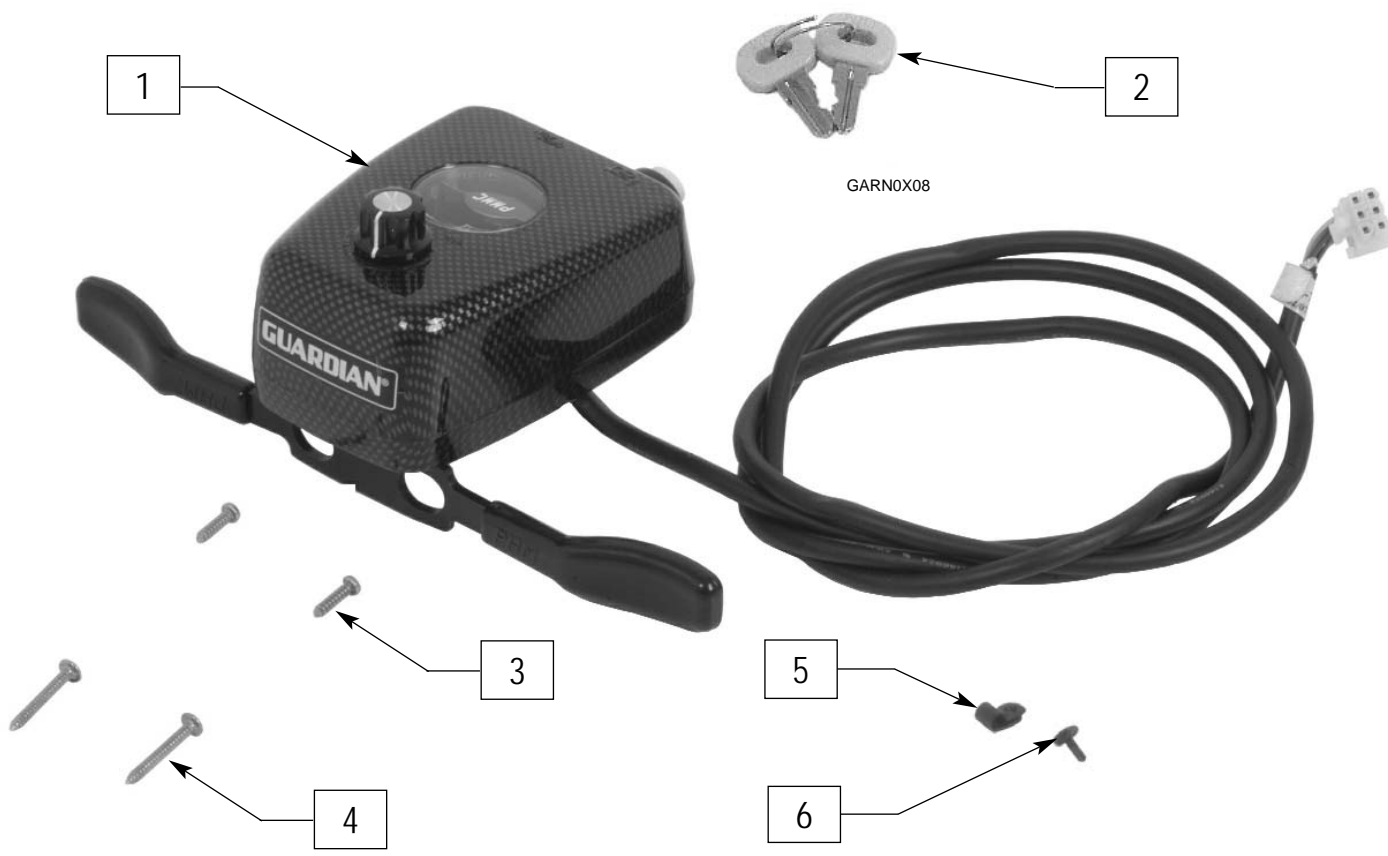

UPPER CONTROLLER

ITEM	NUMBER	DESCRIPTION	QTY
1-7	910133	UPPER CONTROLLER ASSM	

GARN0X06