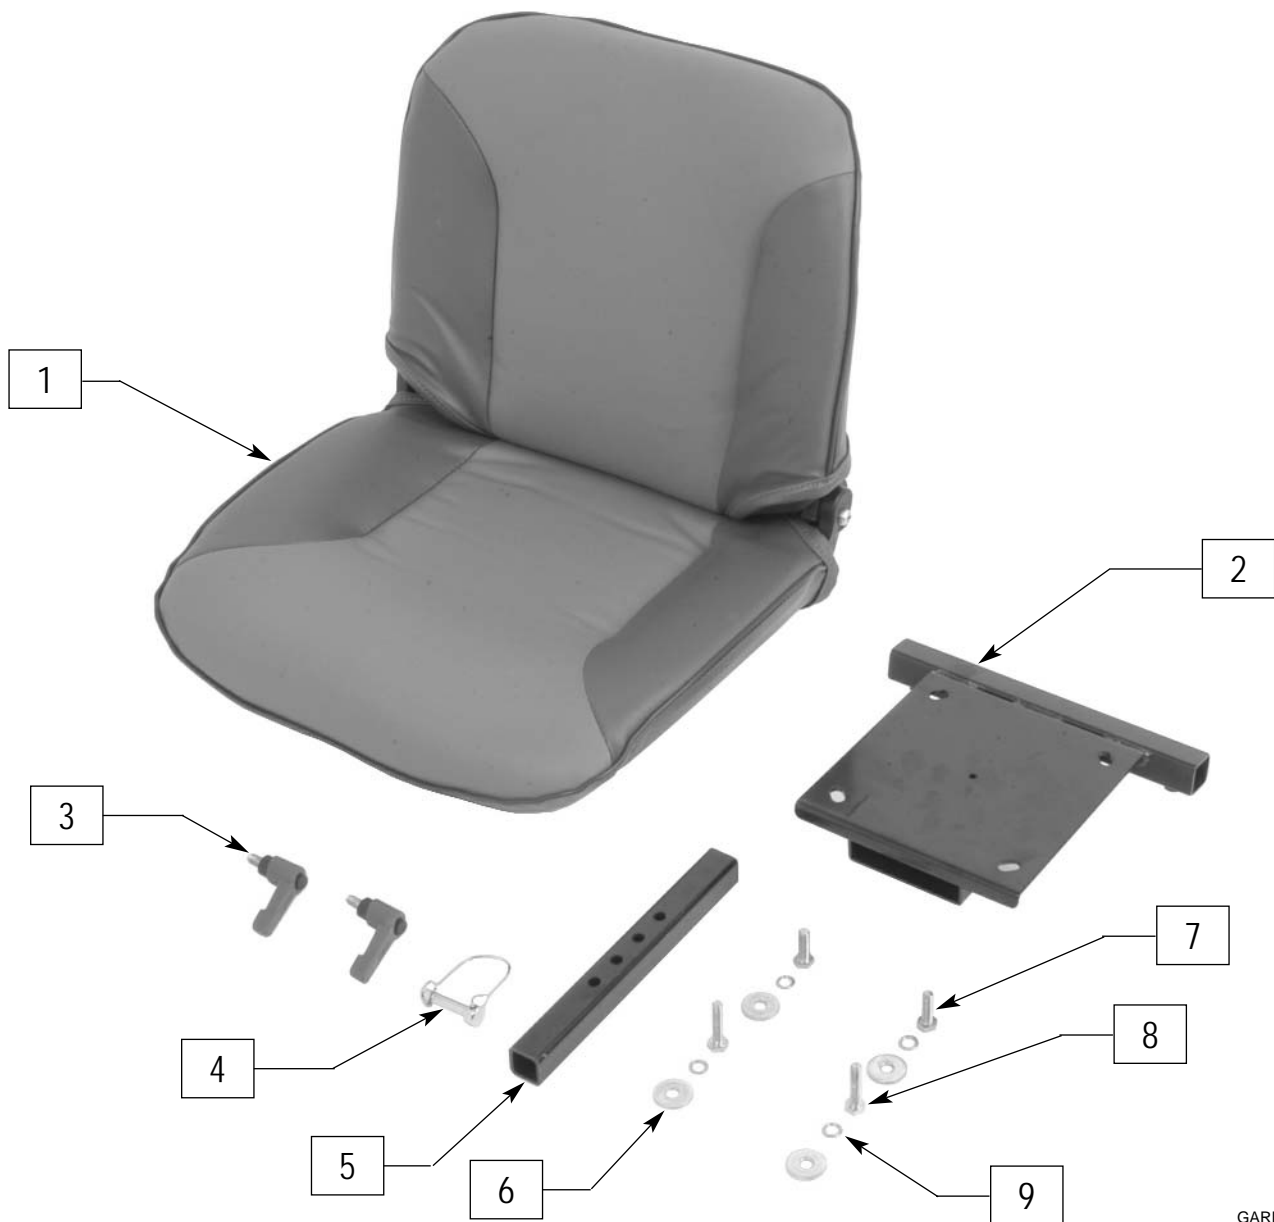

SEAT AND SEAT FRAME

GARN0X14

ITEM	NUMBER	DESCRIPTION	QTY
1	702679	FOLD DOWN SEAT	1
3	888904	ADJUSTMENT LEVER GARNET	
4	888906	CONNECTING PIN GARNET	

ITEM	NUMBER	DESCRIPTION	QTY
4,5	888905	SEAT POST KIT GARNET	
1-9	888903	SEAT KIT GARNET