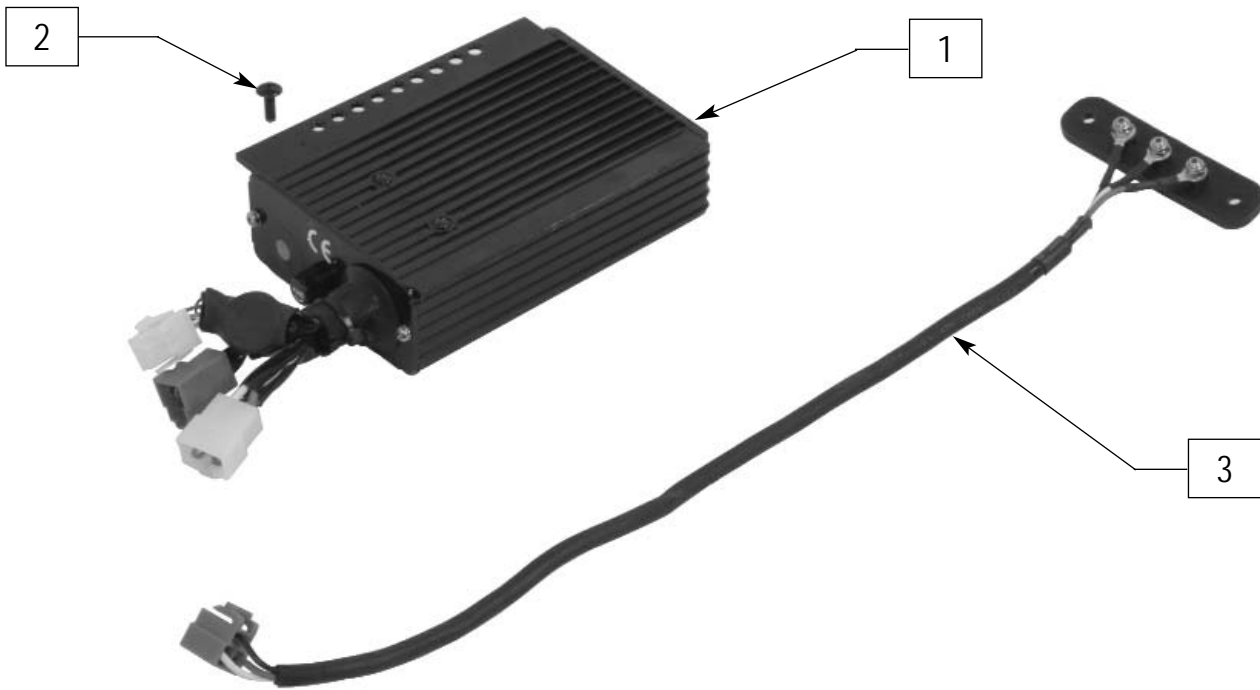

LOWER CONTROLLER BOX

GARN0X11

ITEM	NUMBER	DESCRIPTION	QTY
1-3	888911	MAIN CONTROL BOX ASSM	

BASKET