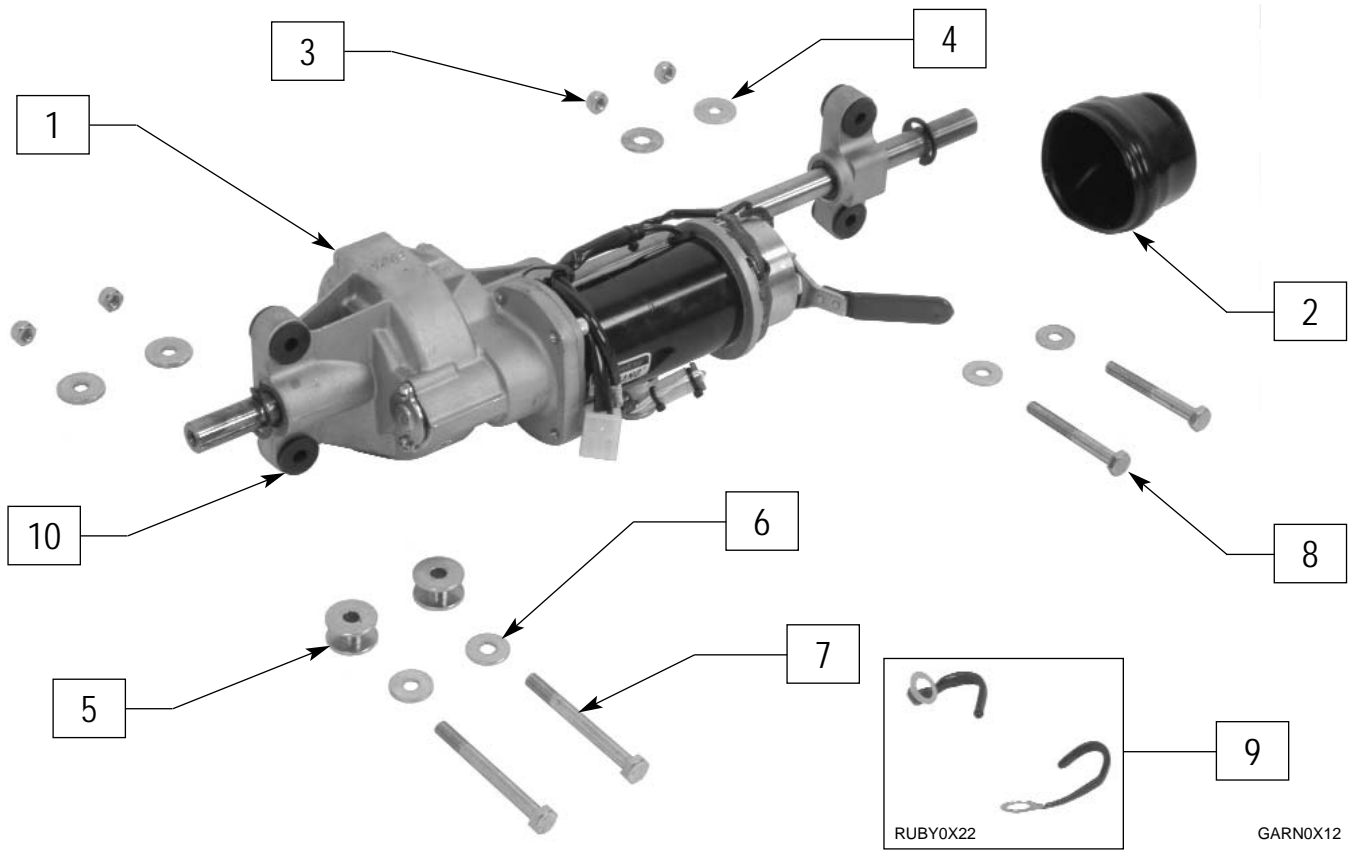

DRIVE TRAIN/MOTOR ASSEMBLY

ITEM	NUMBER	DESCRIPTION	QTY
2	490016	MOTOR COVER GARNET	1
10	349602	RUBBER WASHER	8

ITEM	NUMBER	DESCRIPTION	QTY
1-10	888910	DRIVE TRAIN ASSY GARNET