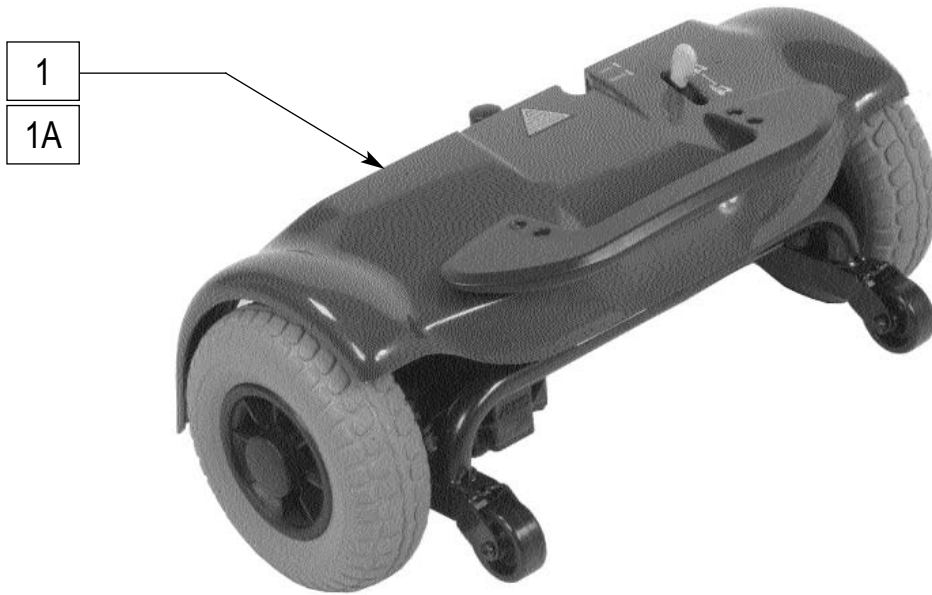

**TILLER/MIDBASE
(GUARDIAN TREK 3)**

TREK0X07

ITEM	NUMBER	DESCRIPTION	QTY
1	100417	TILLER MIDBASE ASSY RED	1

ITEM	NUMBER	DESCRIPTION	QTY
1A	100418	TILLER MIDBASE ASSY BLUE	1

* NOTE: TILLER/MIDBASE ASSEMBLY INCLUDES FRONT WHEEL/FORK, LOCKING KNOB, CLAMP ASSEMBLY FOR BASKET, AND KEYS.

**TILLER/MIDBASE
(GUARDIAN TREK 4)**
(Effective October 1 2004)

TREK4X03

ITEM	NUMBER	DESCRIPTION	QTY
1	100419	G4 TILLER AND BASE ASSM RED	1

ITEM	NUMBER	DESCRIPTION	QTY
1A	100420	G4 TILLER AND BASE ASSM BLUE	1

* NOTE: TILLER/MIDBASE ASSEMBLY INCLUDES FRONT WHEEL/FORK, LOCKING KNOB, CLAMP ASSEMBLY FOR BASKET, AND KEYS.

**REAR ASSEMBLY (TREK DRIVE PAK)
(GUARDIAN TREK 3/TREK 4)**

TREK0X04

ITEM	NUMBER	DESCRIPTION	QTY
1	492111	REAR ASSY DRIVE PAK RED	1