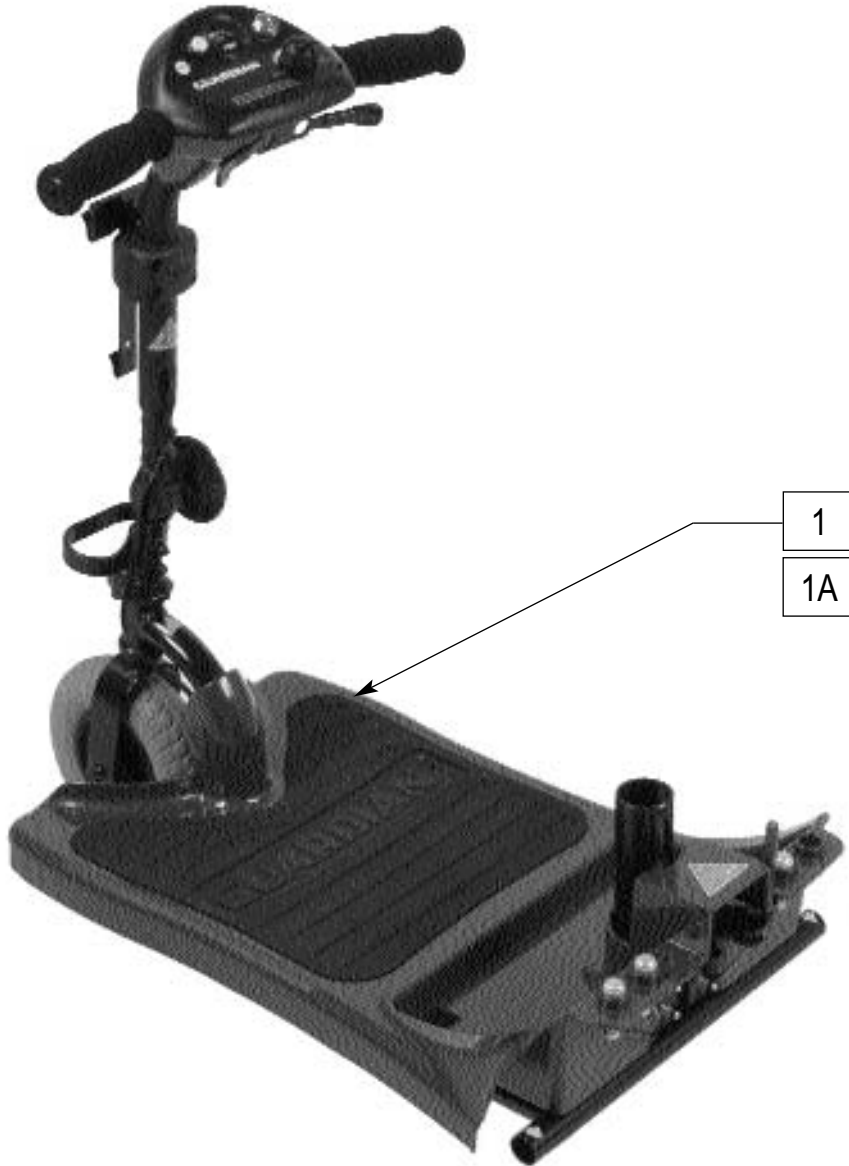

GUARDIAN TREK 3/TREK 4 PARTS SUPPLEMENT

Guardian Trek

IN THIS SECTION

Tiller/Midbase (Trek 3).....	1.1	Front Wheel Assembly (Trek 3).....	1.6
Tiller/Midbase (Trek 4).....	1.2	Front Wheel Assembly (Trek 4).....	1.7
Rear Assembly (Trek Drive Pak).....	1.3	Rear Wheel Assembly (Trek 3&4).....	1.7
Tote Wheels (Trek 3&4).....	1.3	Tiller Locking Assembly/Tote Handle (Trek 3).....	1.8
Seat (Trek 3&4).....	1.4	Tote Handle/Bumper (Trek 4).....	1.8
Seat post w/Pin (Trek 3&4).....	1.4	Basket w/Mounting Hardware (Trek 3&4).....	1.9
Armrests w/Knobs (Trek 3&4).....	1.5	Tiller Locking Knob Assembly (Trek 3&4).....	1.9
Battery Pack w/Charger (Trek 3&4).....	1.5	Keys (Trek 3&4).....	1.9
Front Steering/Tierod Assembly (Trek 4).....	1.6		

**TILLER/MIDBASE
(GUARDIAN TREK 3)**

TREK0X07

ITEM	NUMBER	DESCRIPTION	QTY
1	100417	TILLER MIDBASE ASSY RED	1

ITEM	NUMBER	DESCRIPTION	QTY
1A	100418	TILLER MIDBASE ASSY BLUE	1

* NOTE: TILLER/MIDBASE ASSEMBLY INCLUDES FRONT WHEEL/FORK, LOCKING KNOB, CLAMP ASSEMBLY FOR BASKET, AND KEYS.

**TILLER/MIDBASE
(GUARDIAN TREK 4)**
(Effective October 1 2004)

TREK4X03

ITEM	NUMBER	DESCRIPTION	QTY
1	100419	G4 TILLER AND BASE ASSM RED	1

ITEM	NUMBER	DESCRIPTION	QTY
1A	100420	G4 TILLER AND BASE ASSM BLUE	1

* NOTE: TILLER/MIDBASE ASSEMBLY INCLUDES FRONT WHEEL/FORK, LOCKING KNOB, CLAMP ASSEMBLY FOR BASKET, AND KEYS.

**REAR ASSEMBLY (TREK DRIVE PAK)
(GUARDIAN TREK 3/TREK 4)**

TREK0X04

ITEM	NUMBER	DESCRIPTION	QTY
1	492111	REAR ASSY DRIVE PAK RED	1