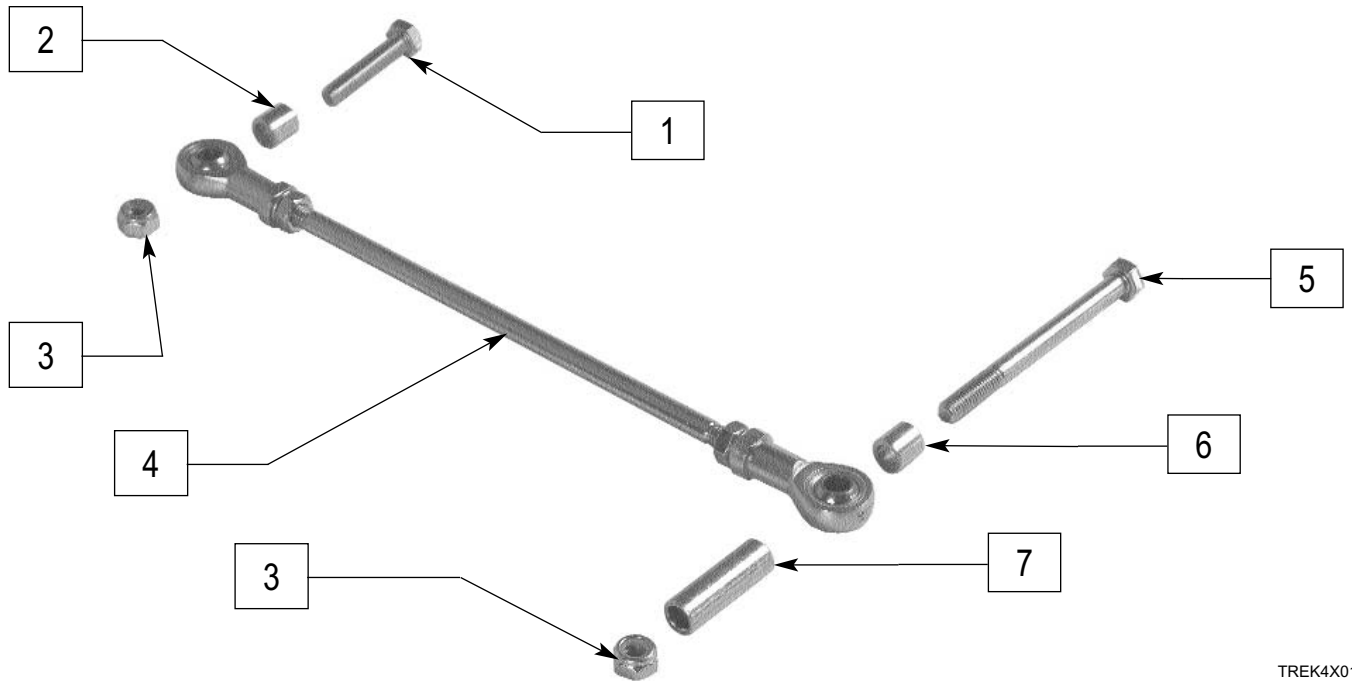

FRONT STEERING/TIEROD ASSEMBLY (GUARDIAN TREK 4)

TREK4X01

ITEM	NUMBER	DESCRIPTION	QTY
1-7	888974	G4 FRONT STEERING ASSEMBLY