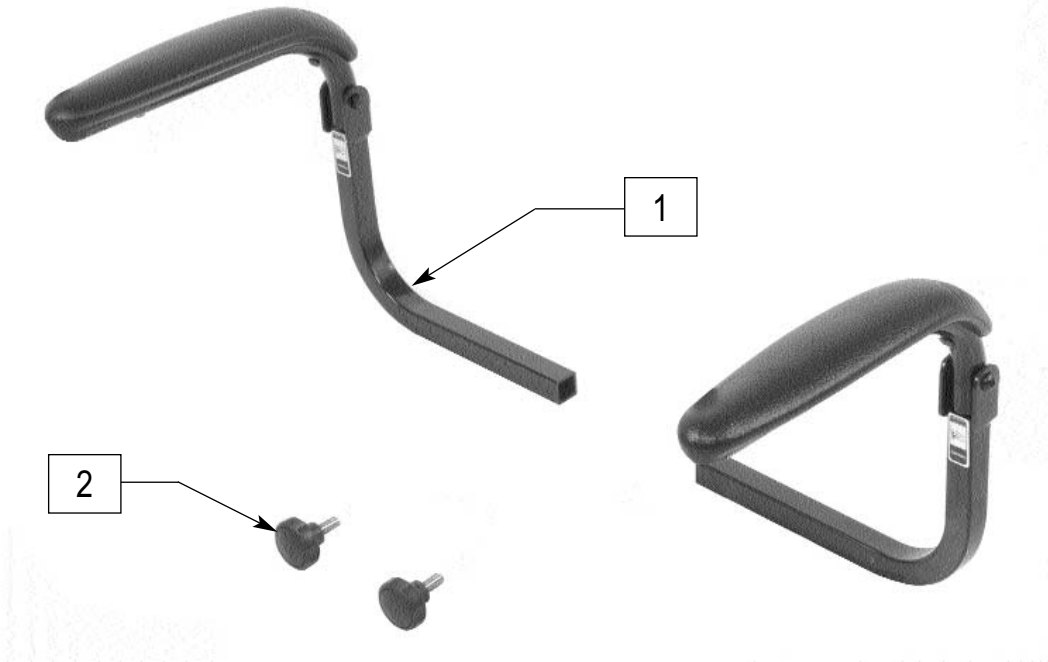

TREK0X08

ITEM	NUMBER	DESCRIPTION	QTY
1	888928	GRDN TREK FOLDING SEAT	1

SEATPOST AND PIN (GUARDIAN TREK 3/TREK 4)

TREK0X03

ITEM	NUMBER	DESCRIPTION	QTY
1	500347	GRDN TREK SEAT POST	1

ITEM	NUMBER	DESCRIPTION	QTY
2	330071	ADJUSTMENT PIN M8 x 52.5	1

FLIP-DOWN ARMREST W/KNOBS

(GUARDIAN TREK 3/TREK 4)

(Effective July 1 2004)

TREK0X05

ITEM	NUMBER	DESCRIPTION	QTY
1,2	888902	ARM SET W/KNOBS	

ITEM	NUMBER	DESCRIPTION	QTY
2	349049	KNOB M8 x 1.25 x 18	2

BATTERY PACK W/ CHARGER