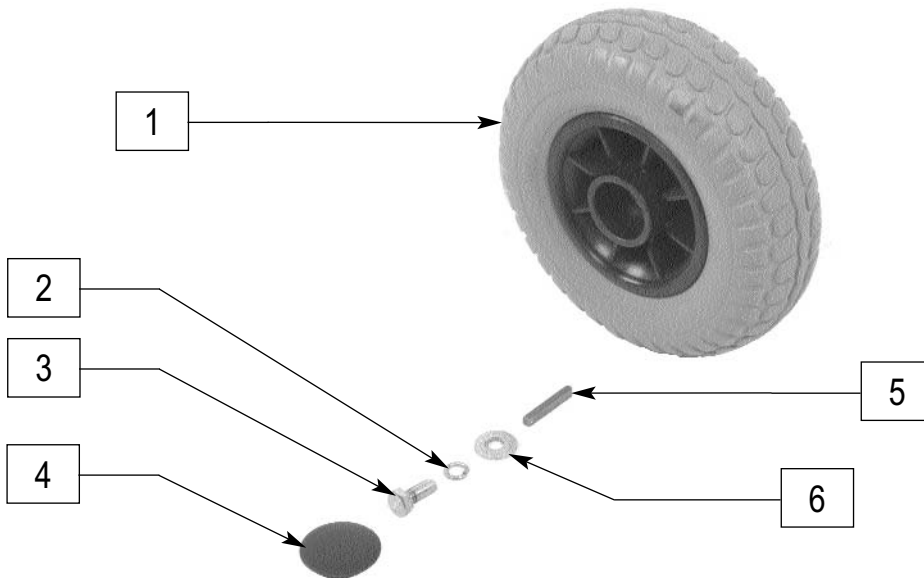

REAR WHEEL ASSEMBLY (GUARDIAN TREK 3/TREK 4)

TREK0X09

ITEM	NUMBER	DESCRIPTION	QTY
1	760001	GRDN TREK REAR TIRE/RIM	1

ITEM	NUMBER	DESCRIPTION	QTY
1-6	888927	GRDN TREK 3 REAR WHEEL ASSM	1

* NOTE: WHEN ORDERING REAR TIRE ASSEMBLIES, AS A PAIR, THEY MUST BE ORDERED AS A QUANTITY OF 2 (888927).