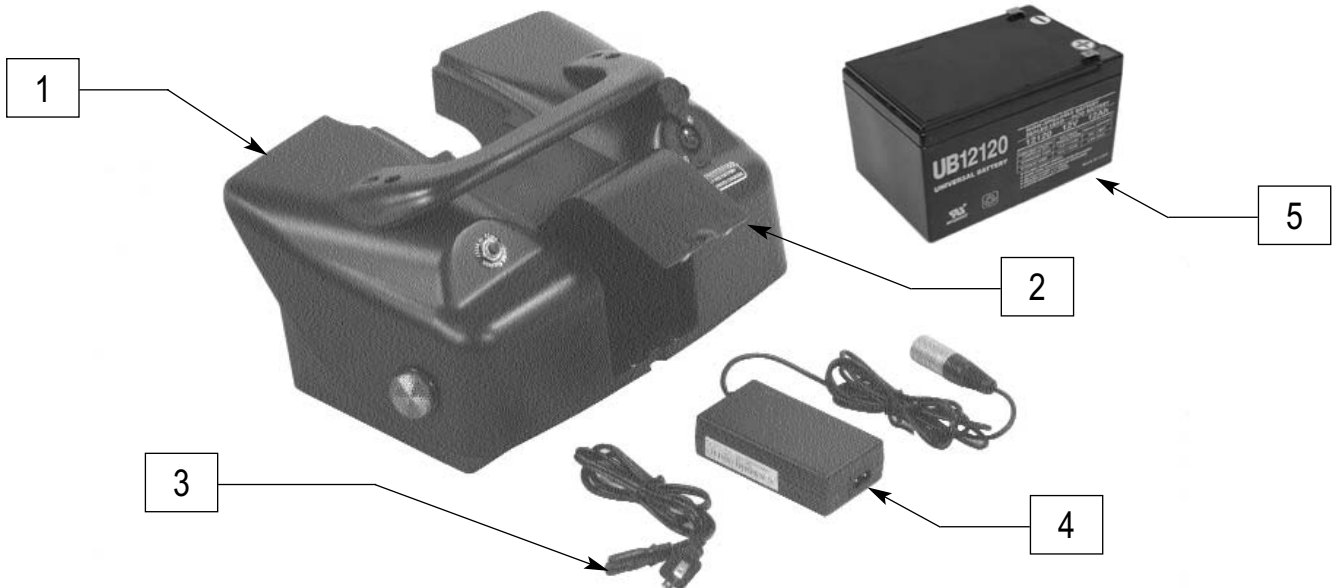

BATTERY PACK W/ CHARGER

(GUARDIAN TREK 3/TREK 4)

TREK0X12

ITEM	NUMBER	DESCRIPTION	QTY
2	503026	BAT PCK ACCESS DOOR	1
1,2	136074	BATTERY PACK	1

ITEM	NUMBER	DESCRIPTION	QTY
3,4	888901	OFF BOARD CHARGER	1
4	134121	POWER CORD BATT CHARGER YAMAHA	1
5*	BAT12	BATTERY 12 VOLT	

*NOTE: TO REPLACE INTERNAL BATTERIES ORDER QTY 2 OF BAT 12.