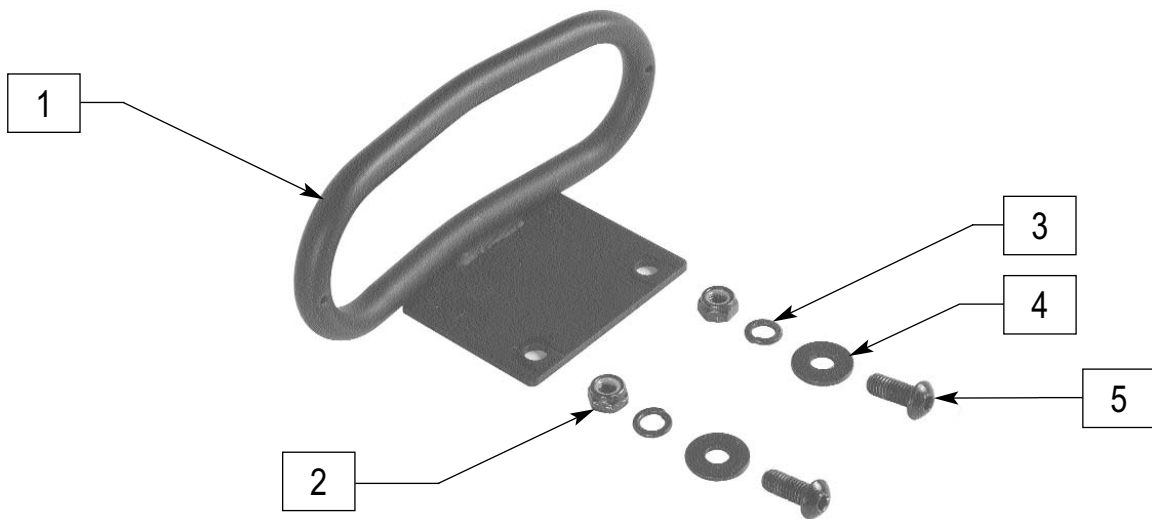

TOTE HANDLE/BUMPER (GUARDIAN TREK 4)

TREK4X04

ITEM	NUMBER	DESCRIPTION	QTY
1-5	888975	G4 TOTE HNDL/FRONT BUMPER ASSM	1