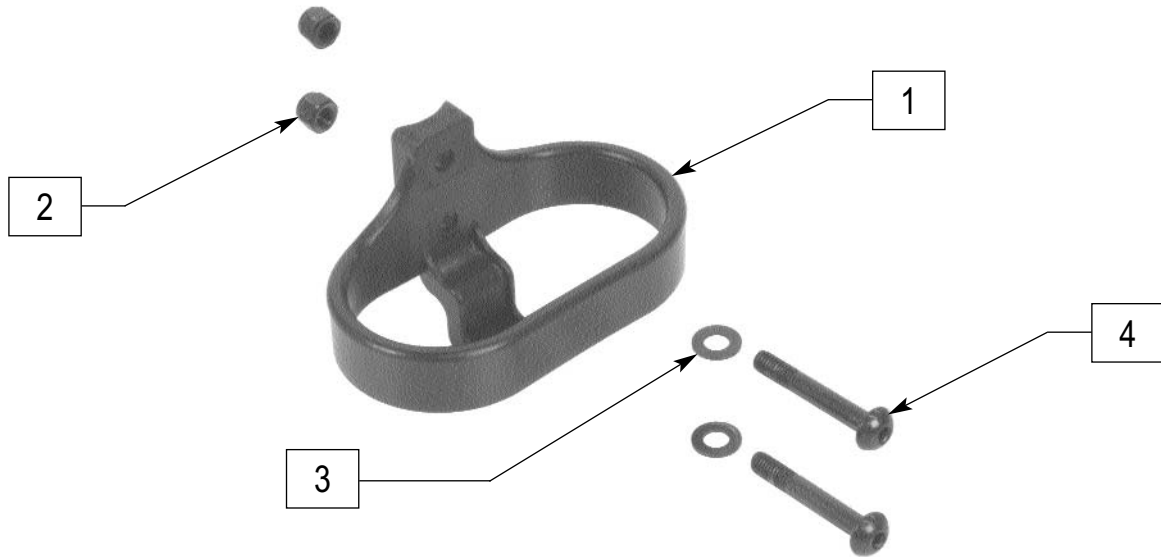

* NOTE: WHEN ORDERING REAR TIRE ASSEMBLIES, AS A PAIR, THEY MUST BE ORDERED AS A QUANTITY OF 2 (888927).

TILLER LOCKING ASSEMBLY/TOTE HANDLE (GUARDIAN TREK 3)

TREK0X16

ITEM	NUMBER	DESCRIPTION	QTY
1-4	888872	TILLER LOCKING ASSM	1