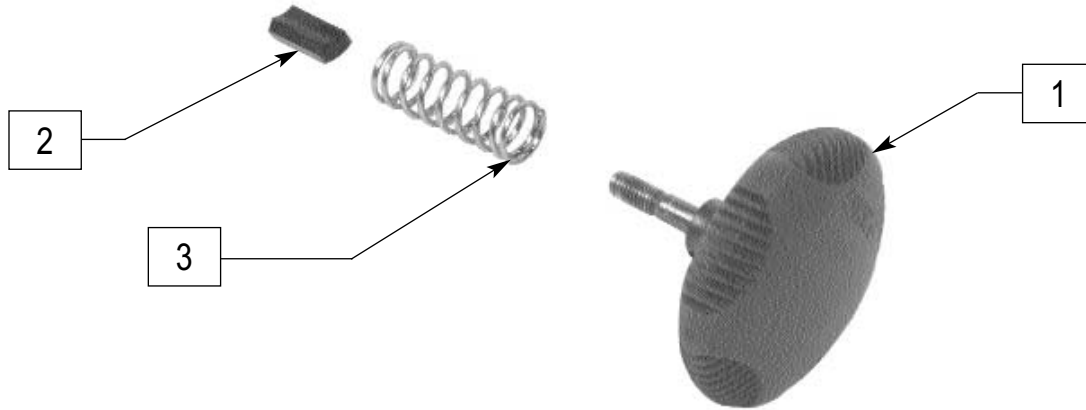

TILLER LOCKING KNOB ASSEMBLY (GUARDIAN TREK 3/TREK 4)

TREK0X15

ITEM	NUMBER	DESCRIPTION	QTY
1-3	888932	TILLER LOCKING KNOB ASSM	1